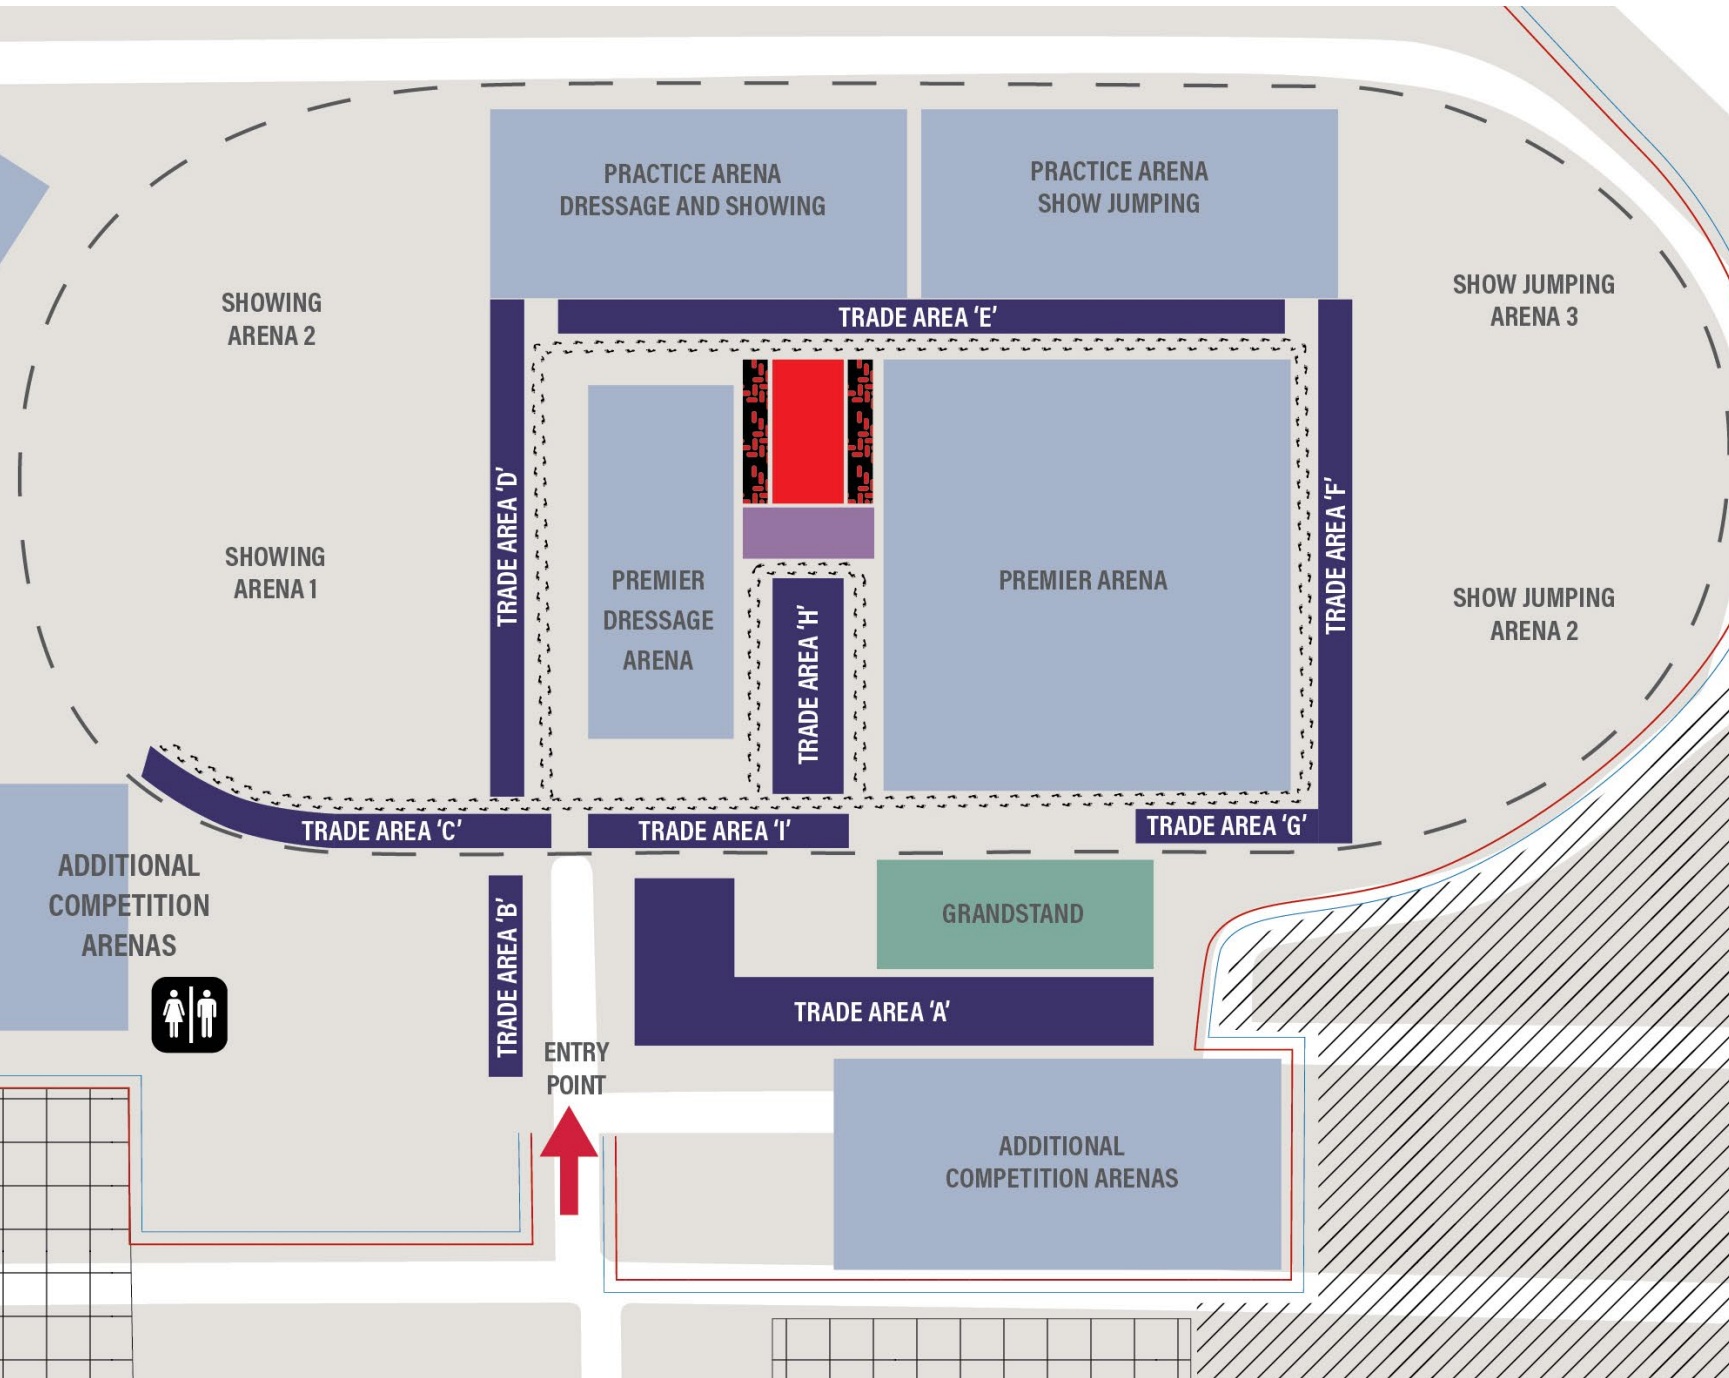

30 MARCH TO 2 APRIL 2017
 HAWKESBURY SHOWGROUND

LEGEND

- TRADE
- VIP, CORPORATE CHAMPAGNE BAR
- PUBLIC CAFÉ & WINE BAR
- TABLES AND CHAIRS
- WALKWAY
- TICKETED PRECINCT

**EXHIBITOR
 PRECINCT**